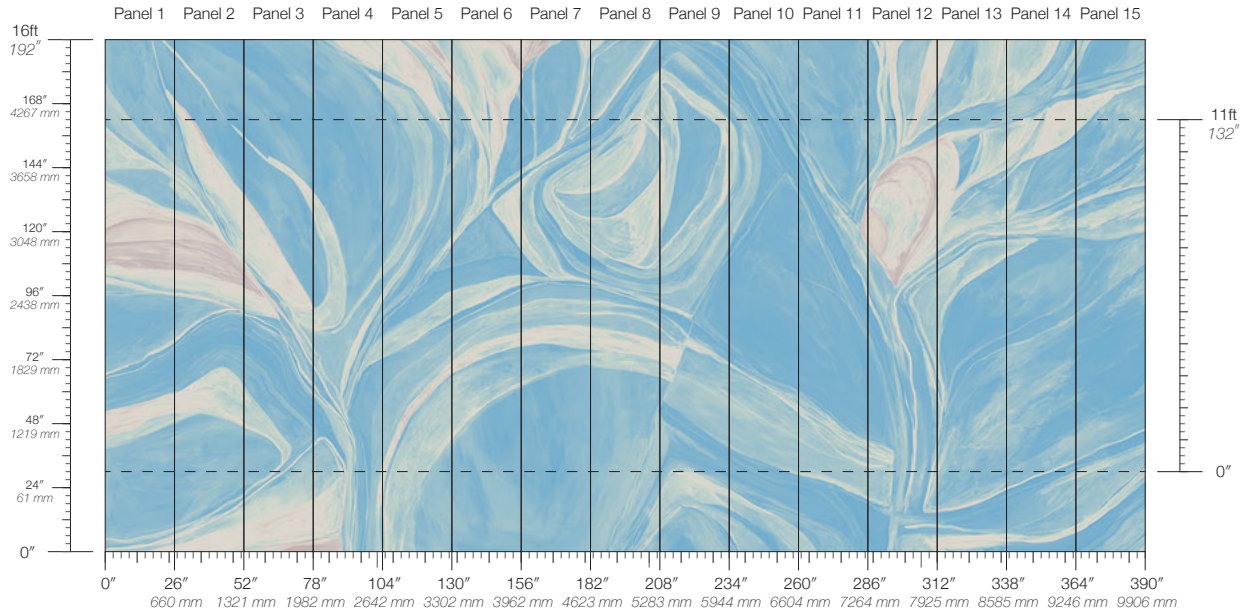

Abstract Lucid

Suitable for residential and some commercial projects

COLOR
Lucid

STOCK
Made to order

REPEAT
Non-repeating

CONTACT
sales@calicowallpaper.com
+1 718 243 1705
57 Lispenard Street
New York, NY 10013 USA

ITEM
4211

MINIMUM
1 panel

LEAD TIME
4 weeks to print

CONTENT
Clay-Coated Paper

MAINTENANCE
Water-based cleanser

ORIGIN
USA

DISCLAIMER
Panel maps represent mural artwork only. Reference the physical sample for color and texture.

PANEL WIDTH
26" / 661 mm trimmed

FLAMMABILITY
ASTM E84 Adhered Class A

DETAILS
Custom options available

PANEL HEIGHT
132" / 3353 mm standard
192" / 4877 mm extended

ENVIRONMENTAL
FSC Certified Content

PRICE
Available upon request